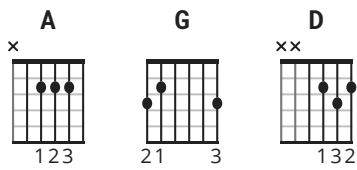

Its A Long Way To The Top chords by AC/DC

Tuning: E A D G B E

CHORDS

STRUMMING

MAIN RIFF 136 bpm

1 & 2 & 3 & 4 &

[Verse]

A
Riding down the highway
A
Going to a show
A
Stop in all the by-ways
A
Playing rock 'n' roll
A
Stay at home, don't get bored, learn guitar, play the drums
A
do your dance, sing a song, I tell you folks, it's harder than it looks

[Chorus]

A **G** **D** **A**
It's a long way to the top if you wanna rock 'n' roll
A **G** **D** **A**
It's a long way to the top if you wanna rock 'n' roll
A **D**
If you think it's easy staying at home

Try playing in a rock 'n' roll band
G **D** **A**
It's a long way to the top if you wanna to rock 'n' roll

Play guitar Sam!
Rock star ending then we can shout
Thank you NHS